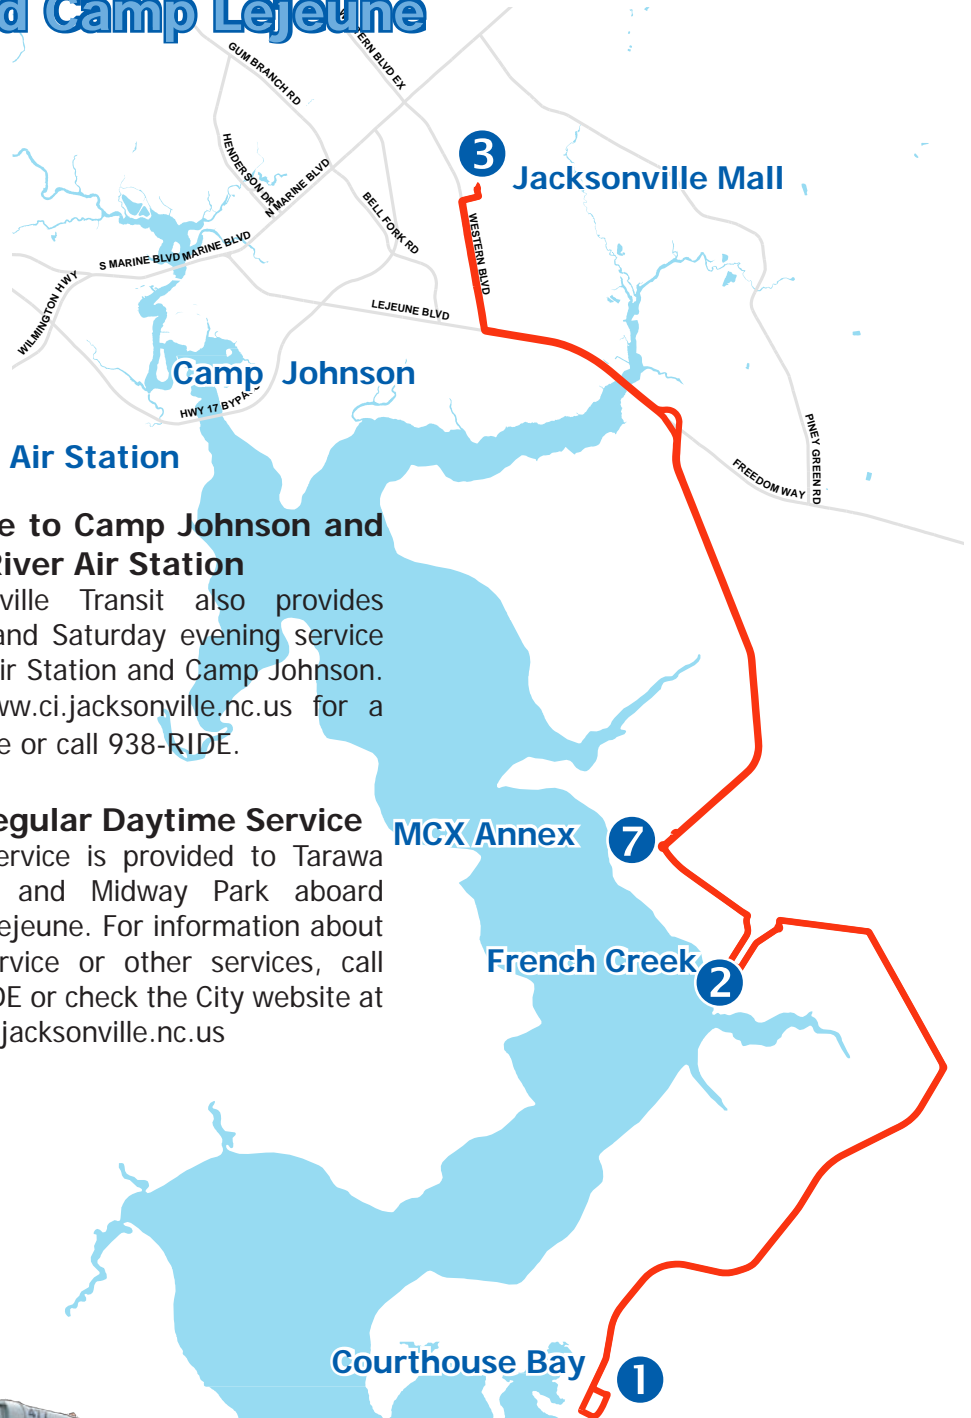

MCB Transit Service

Weekend Express Service from Jacksonville Mall to Courthouse Bay aboard Camp Lejeune

Cost
Adults
\$3

Cash Fares require exact change. Drivers do not carry change

The Buses make stops at and between the time points listed.

Call 938-RIDE for Info

Time Points

Times on Reverse

- 1 Courthouse Bay MCX
- 2 French Creek Area
- 3 Jacksonville Mall (Rear)
- 5 NR Air Station MCX
- 7 MCX Annex

Evening Service
Friday & Saturdays
6PM-2AM

Service to Camp Johnson and New River Air Station

Jacksonville Transit also provides Friday and Saturday evening service to NR Air Station and Camp Johnson. See www.ci.jacksonville.nc.us for a schedule or call 938-RIDE.

Our Regular Daytime Service

Daily Service is provided to Tarawa Terrace and Midway Park aboard Camp Lejeune. For information about Day Service or other services, call 938-RIDE or check the City website at www.ci.jacksonville.nc.us